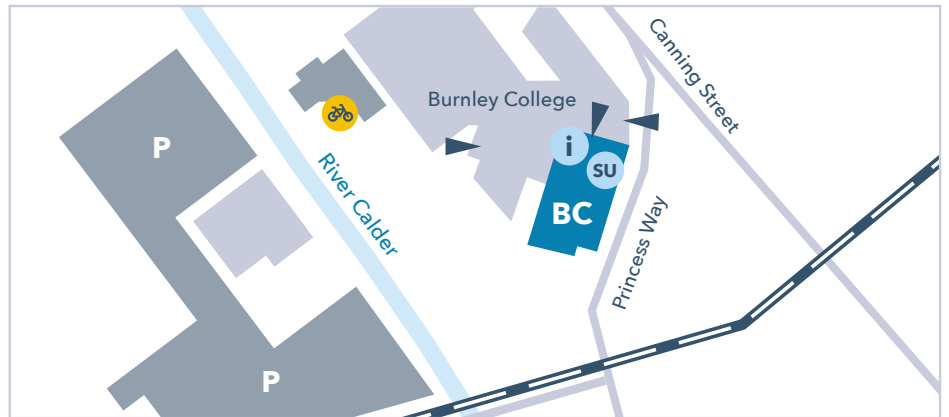

University accommodation

- **SAN** Sandygate Hall

Key

- AO Accommodation Office
- Cycle parking
- Bus stops
- Cafes
- Entrance to buildings
- Library
- Reception and Security
- University car parks
- Public car parks
- Social Space
- Student Support
- Students' Union

+44 (0)1282 475 500 | uclan.ac.uk/burnley